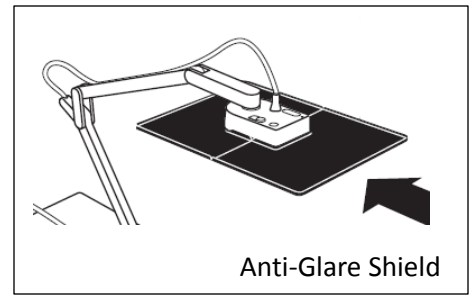

IPEVO Ziggi-HD

Use as a web camera / conferencing camera. This microphone can capture your voice for use with Skype and other programs. The mic is always active when Ziggi-HD is on.

Autofocus - two modes - Single and Continuous.
Enable Continuous mode
 To ensure image is in sharp focus.

Focus – also focuses the camera picture

Adjust the exposure + or -
 If image is too dark or too bright.

Indicator light will be **on** when in use

To start: Double-click Presenter icon  on computer desktop
 The IPEVO Presenter program will open in camera mode.

Zoom Mirror 360° Rotation Resolution Exposure White Balance Manual Focus Video Filters Full Screen

Camera
Review
Split Screen

IPEVO Presenter

Ziggi-HD Plus #1
Select Video Device

TWAIN

Freeze Display Mode

Focus Button